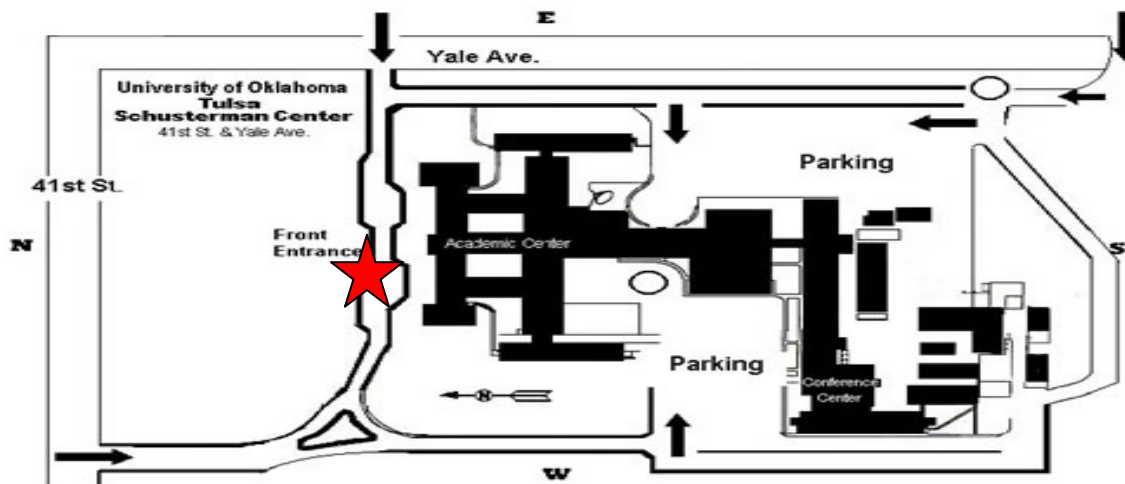

Follow Yale approximately one-quarter mile. The Schusterman Center is on your LEFT (the west side Yale). While there are two entrances into the Center from Yale, the second is blocked to northbound traffic by a median barrier. The first entrance is at the southern edge of the property.

If you miss the first entrance you will need to enter the campus from 41st Street. To do so, continue north on Yale to 41st Street (the second stop light on Yale) and turn LEFT (west) onto 41st Street. The 41st Street entrance to the Schusterman Center is near the west edge of the campus.

Visitors may park at the north end of the main building, by the flagpole, and use the front entrance. ★

Campus and Parking Map:

The receptionist at the North entrance will be able to direct you to OATC offices. Please call 918-660-3261 or 918-660-3279 to contact OATC staff directly.