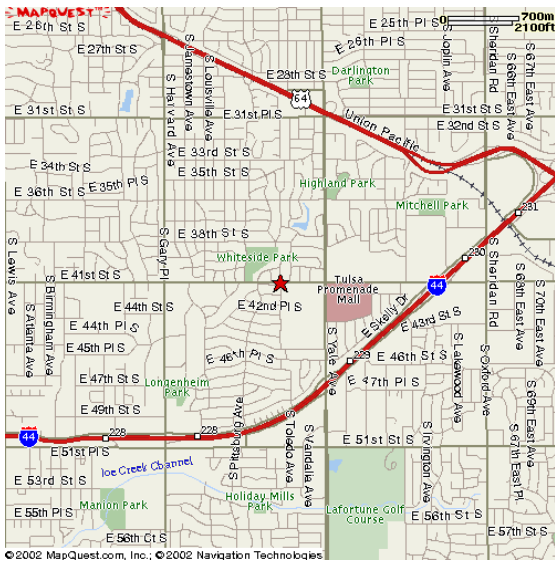

OU- Tulsa Schusterman Center

4502 E. 41st St., Tulsa, OK 74135, (918) 660-3000

Driving Directions to the Schusterman Center:

If you are arriving from the I-44 (Skelly Turnpike), take the YALE Exit.

If you are traveling West on I-44, Turn NORTH (right) onto Yale.
If you are traveling East on I-44, Turn NORTH (left) onto Yale.

Follow Yale approximately one-quarter mile. The Schusterman Center is on your LEFT (the west side Yale). While there are two entrances into the Center from Yale, the second is blocked to northbound traffic by a median barrier. The first entrance is at the southern edge of the property.

If you miss the first entrance you will need to enter the campus from 41st Street. To do so, continue north on Yale to 41st Street (the second stop light on Yale) and turn LEFT (west) onto 41st Street. The 41st Street entrance to the Schusterman Center is near the west edge of the campus.

If you are arriving from the west on the Broken Arrow Expressway, take the YALE exit. The eastbound Yale exit actually lets you onto 31st Street, so you will need to turn RIGHT (south) at Yale. The Schusterman Center will be on your right (the west side of Yale) one mile south of the BAE.