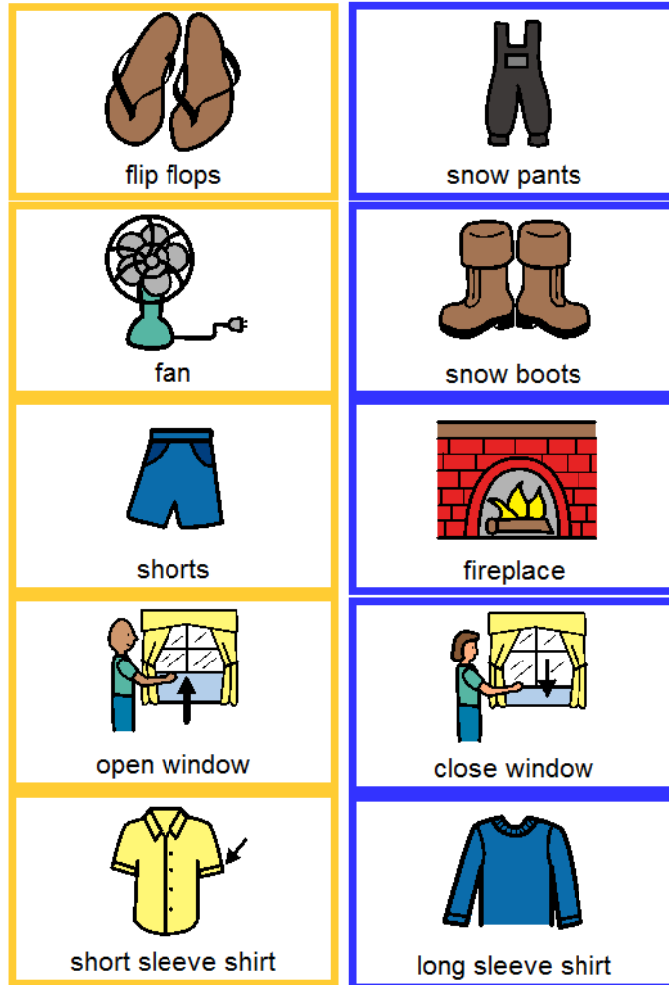

Geography 7.5

Describe how people adapt their house and clothing to their climate.

Geography 7.5

Describe how people adapt their house and clothing to their climate.

Instructions:

1. Glue page 1 (sorting bin page) to file folder and laminate.
2. Cut out picture squares and laminate.
3. Adhere 5 soft dots on each sorting bin.
4. Adhere scratchy dots on the picture squares.

Need:

- 1 file folder
- 10 soft velcro dots
- 10 scratchy velcro dots
- scissors