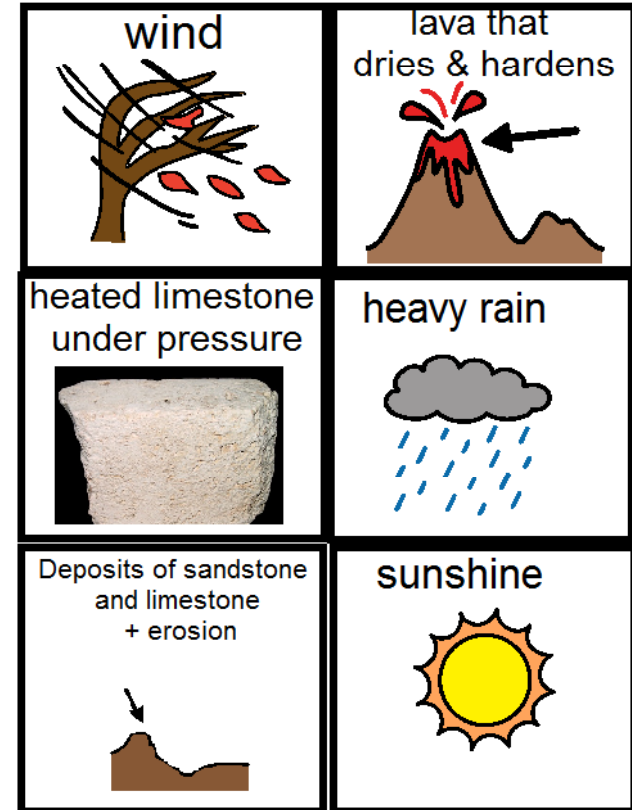

describing causes answers